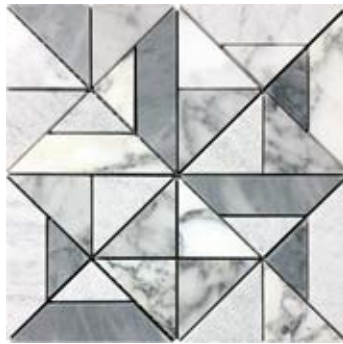

MOSMOCAAKRPATCH

multi-surfaced pre-treated | 8x13.5 akron mosaic |
2 sheets / set

MOSMOCACLAPATCH

| 9x12 clark mosaic |
multi-surfaced + pre-treated

****See other coordinating Arabescato and Carrara items in our CHELSEA 4 collection****

honed pre-treated | 4x12 |

MOSMOIBBASEH

honed pre-treated | 5x12 base |

MOSMOIBPENH

honed + pre-treated | 5/8x12 pencil |

MOSMOIBCAPH

honed pre-treated | 2x12 capitello |

Mixed Color Mosaics

MOSMOCBCLAPATCH

| 9x12 clark mosaic |
multi-surfaced + pre-treated

MOSMOCBWESTPATCH

| 11x11 western 3D mosaic |
multi-surfaced + pre-treated

MOSMOCBJADE

| 12.5x12.5 jade 3D mosaic |
multi-surfaced + pre-treated