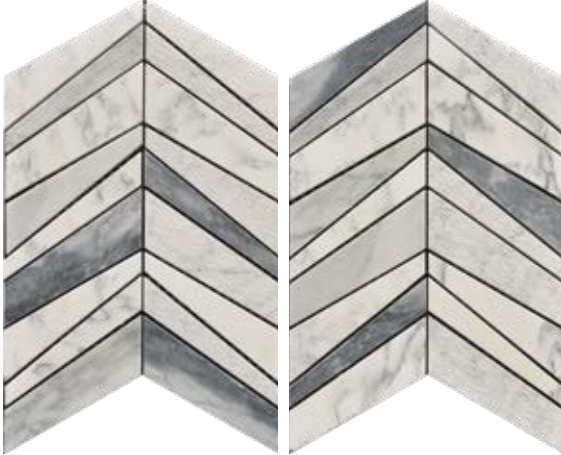

MOSMOCBAKRPATCH