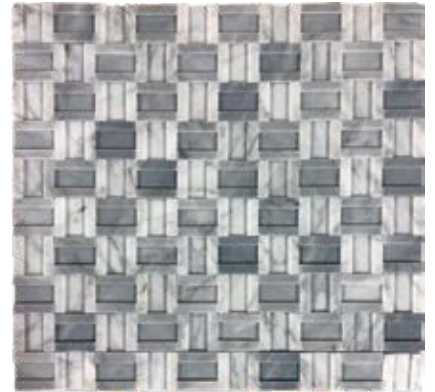

MOSMOCAAKRPATCH

multi-surfaced pre-treated | 8x13.5 akron mosaic |
2 sheets / set

MOSMOCACLAPATCH

| 9x12 clark mosaic |
multi-surfaced + pre-treated

****See other coordinating Arabescato and Carrara items in our CHELSEA 4 collection****

MOSMOCBCLAPATCH

| 9x12 clark mosaic |
multi-surfaced + pre-treated

MOSMOCBWESTPATCH

| 11x11 western 3D mosaic |
multi-surfaced + pre-treated

MOSMOCBJADE

| 12.5x12.5 jade 3D mosaic |
multi-surfaced + pre-treated

MOSMOCBAKRPATCH

*multi-surfaced
pre-treated*

| 8x13.5 akron mosaic |
2 sheets / set

MOSMOCBKAMPATCH

*multi-surfaced
pre-treated*

| 12x12 kama mosaic |
2 sheets / set (A+B)

The marketing name for this product is property of Cancos Tile Corp. This same product may be marketed under different names.